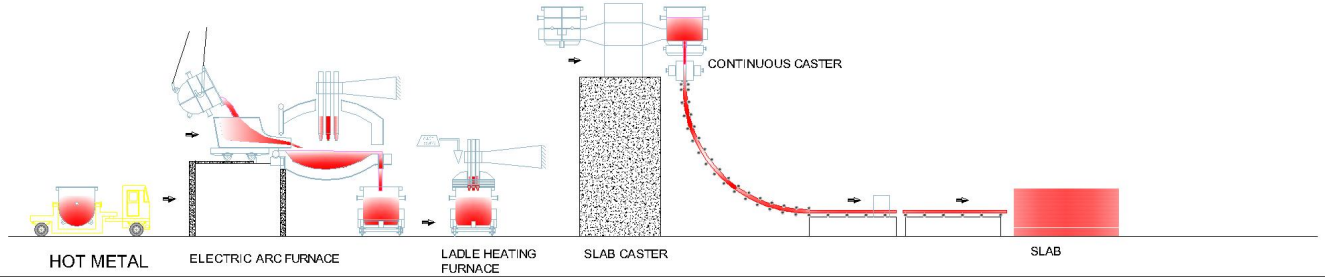

SMS COMPLEX

FLOW CHART - UTTAM VALUE STEELS LTD.

Uttam Value Steels Limited
Bhagat Lekh Road, Faridkot

HSM COMPLEX

HR SERVICE CENTER

CRM COMPLEX