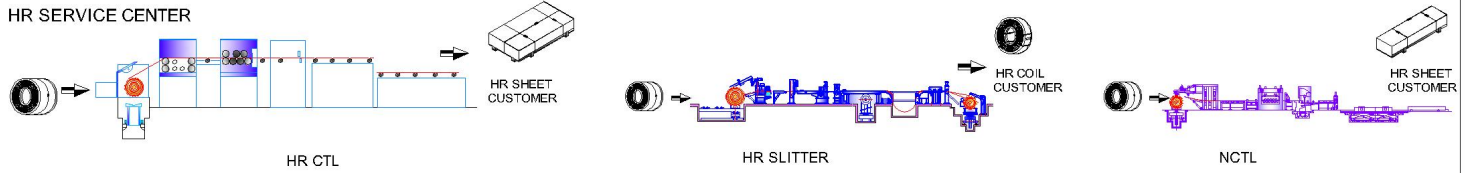

SMS COMPLEX

FLOW CHART - UTTAM VALUE STEELS LTD.

Uttam Value Steels Limited
Bhagat Lekh Road, Faridkot

HSM COMPLEX

HR SERVICE CENTER

CRM COMPLEX