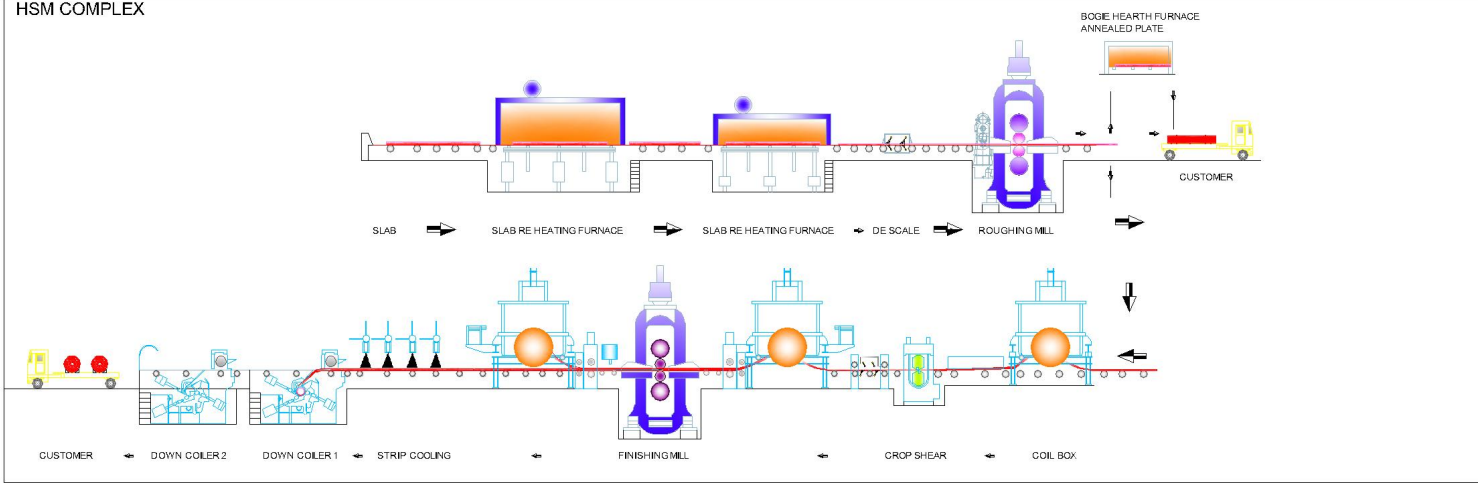

SMS COMPLEX

FLOW CHART - UTTAM VALUE STEELS LTD.

Uttam Value Steels Limited
Bhagat Lekh Road, Faridkot

HSM COMPLEX

HR SERVICE CENTER

CRM COMPLEX